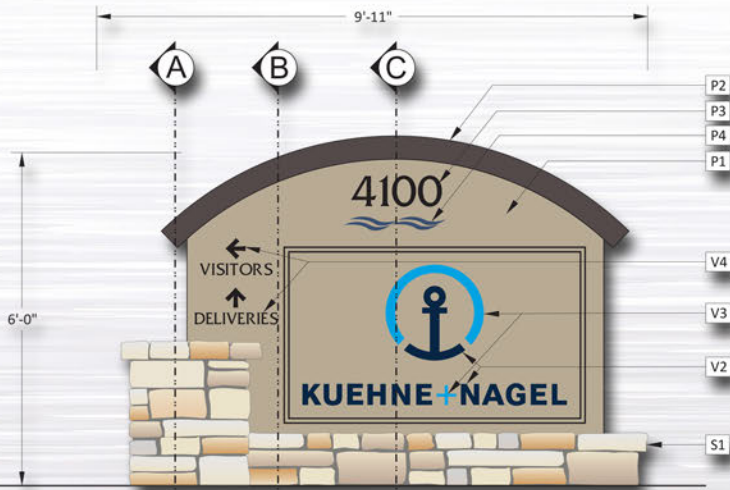

KUEHNE & NAGEL

A CORPORATE PROJECT

1 Front Elevation
Scale: 3/4" = 1'-0"